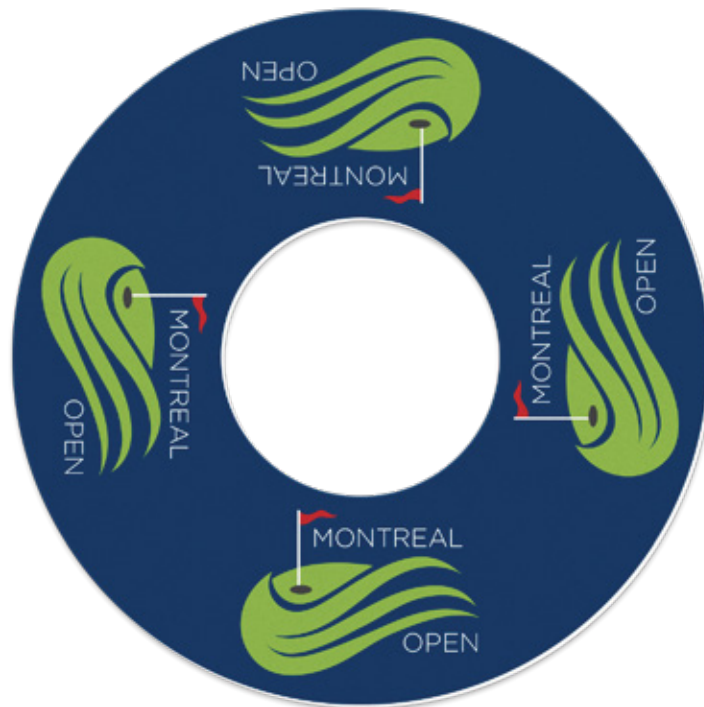

GOLF CUP ADVERTISING RING

GCA-4CP

.020 white PVC plastic Golf Cup Advertising Ring

4 Colour Process Imprint on Front

3.75" dia.

36	72	144	288	504
8.00	4.47	2.99	1.72	1.26
C	C	C	C	C

Production time after approval: 6 to 8 working days